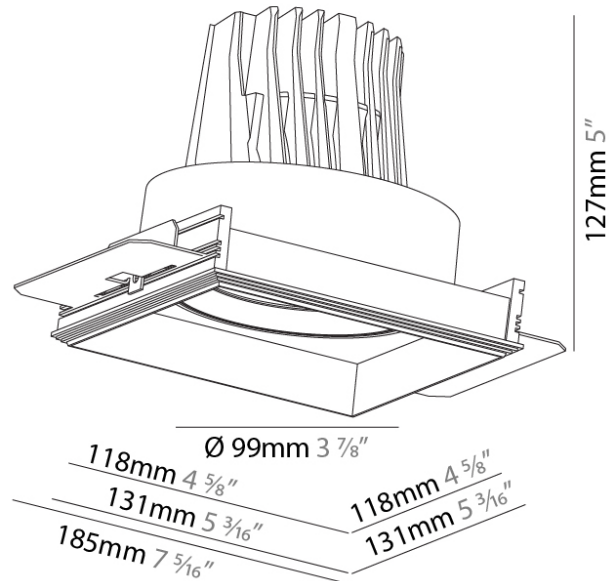

ELECTRICAL

Lamp Type: LED (Zhaga Standard)
Input Wattage (W): 13.2 (2700K) / 16.5
Total Output Wattage (W): 12.1 (2700K) / 14.7
Dimming: Tri-Mode (Non-Dimming and Phase Dimming (120Vac only) and 0-10V Dimming)
Driver Included: No
Driver Location: Recessed Housing
Driver Type: Constant Current - Universal
Driver Class: Class 2
Housing: See components
Input Voltage (V): 120 - 277
Constant Current (MA): 350

LED

Number of LEDs: 1
Color Temperature (°K): 2700 / 3000 / 3500 / 4000
Max. Delivered Lumen (lm): 830 / 930 / 1009 / 1030
CRI: >90 CRI
Lamp Life (hrs): 50000
Upon Request: Special Color Temperature RGB-W Tunable White Special LED

OPTICAL

Reflector: 8
Adjustability: Rotational 355°; Tilt 30°
Upon Request: Special Beam Angles

RATINGS AND CERTIFICATIONS

UL Listed, ETL Listed, CE, RoHS, FCC, Energy Star, 3382, F 416-247-9319, www.zaneen.com

Available for international specifications by adding 'INT' at the end of the existing Model #. For assistance on 'custom' specifications, contact zteam@zaneen.com. In a constant effort to supply the best product, we reserve the right to change specifications or materials without notice. The most recent specification sheets are found at zaneen.com

IP rating: IP44