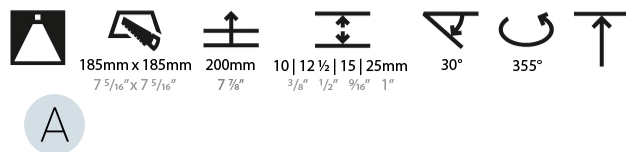

ELECTRICAL

Lamp Type: LED (Zhaga Standard)
Input Wattage (W): 46.2
Total Output Wattage (W): 41.9
Dimming: Tri-Mode (Non-Dimming and Phase Dimming (120Vac only) and 0-10V Dimming)
Driver Included: No
Driver Location: Recessed Housing
Driver Type: Constant Current - Universal
Driver Class: Class 2
Housing: See components
Input Voltage (V): 120 - 277
Constant Current (MA): 1050

LED

Number of LEDs: 1
Color Temperature (°K): 2700 / 3000 / 3500 / 4000
Max. Delivered Lumen (lm): 4030 / 4130 / 4332 / 4420
CRI: >90 CRI
Lamp Life (hrs): 50000
Upon Request: Special Color Temperature RGB-W Tunable White Special LED

OPTICAL

Reflector: 12 / 24 / 40
Adjustability: Rotational 355°; Tilt 30°
Upon Request: Special Beam Angles

RATINGS AND CERTIFICATIONS

Zaneen Group Inc. © 2024, T 1800-388-3382, F 416-247-9319, www.zaneen.com
Certified By: Certified for North American Standards
Available for international specifications by adding "INT" at the end of the existing Model #. For assistance on 'custom' specifications, contact zteam@zaneen.com.
IP Rating: IP44
If a conflict occurs to supply the best product, we reserve the right to change specifications or materials without notice. The most recent specification sheets are found at zaneen.com