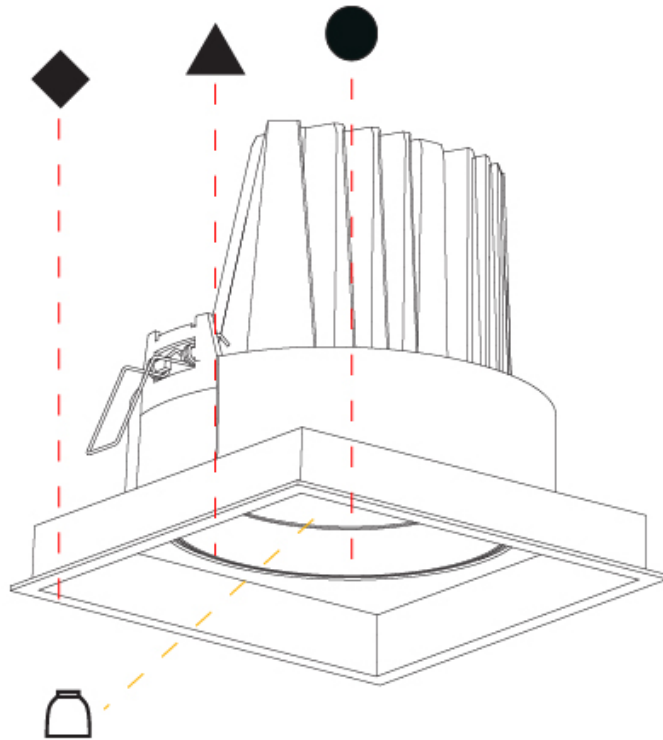

MECHANIQ SQUARE COMFORT SINGLE RECESSED

A35088-

For Color / Finish Chart & Symbology see Appendix or product page downloadable area.

	27K	30K	35K	40K	°K
Color Temperature	2700K	3000K	3500K	4000K	
Reflector	12	24	40		Light Bulb Icon
	12°	24°	40°		

ORDER-EXAMPLE: °K
L3XXXX- 30K 02 02 02 12
3000K Black Black Black 12°