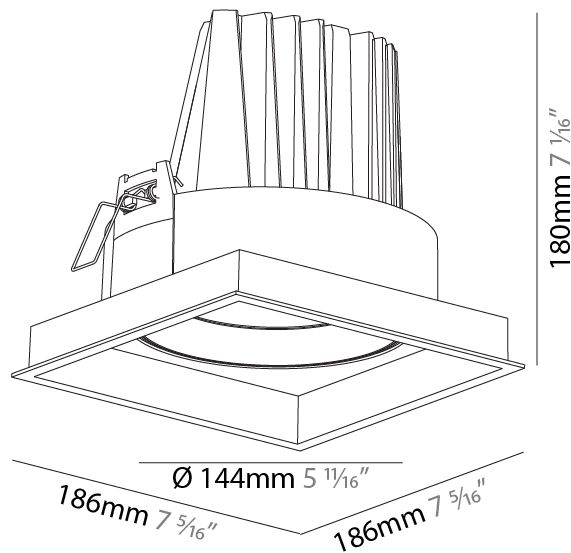

GENERAL

Series: Mechaniq Square Comfort
Subseries: Mechaniq Square Comfort Single
Brand: Prolight
Division: Architectural
Mounting Type: Recessed
Mounting Location: Ceiling
Subcategory: Downlight

PHYSICAL

Diameter (mm): 144
Diameter (in): 5 11/16
Length (mm): 186
Length (in): 7 5/16
Height (mm): 180
Height (in): 7 1/16
Min. Recessing Depth (mm): 260
Min. Recessing Depth (in): 10 1/4
Light Distribution: Downlight
Weight (kg): 1.88
Weight (lbs): 4.14
[Fixture Finish: SSR / BKV / CWI / CRY / HAB / UFT / ITA / RUA / FTG / MYG / LOD / PUS / FRO / FUP / KIA / POP / BLS / SPG / MEY / GOH / GUM / CHC / COM / ABZ / JAG / OBR / MOS / ROR](#)
Fixture Material: Aluminum Die Cast
Cut-out Measurements: 175.00mm / 175.00mm

ELECTRICAL

Lamp Type: LED (Zhaga Standard)
Input Wattage (W): 46.2
Total Output Wattage (W): 42
[Dimming: Tri-Mode (Non-Dimming and Phase Dimming (120Vac only) and 0-10V Dimming)](#)
Driver Included: Yes
Driver Location: External
Driver Type: Constant Current - Universal
Driver Class: Class 2
Input Voltage (V): 120 - 277
Constant Current (MA): 1050

LED

Number of LEDs: 1
[Color Temperature (°K): 2700 / 3000 / 3500 / 4000](#)
Max. Delivered Lumen (lm): 3694.3(12°)/3431.9(24°)/3401.6(40°)
Nominal Lumen (lm): 4240
CRI: >90 CRI
Lamp Life (hrs): 50000

OPTICAL

[Reflector°: 12 / 24 / 40 / 58](#)
Adjustability: Rotational 355°; Tilt 30°

RATINGS AND CERTIFICATIONS

Certified By: Certified for North American Standards
IP rating: IP44